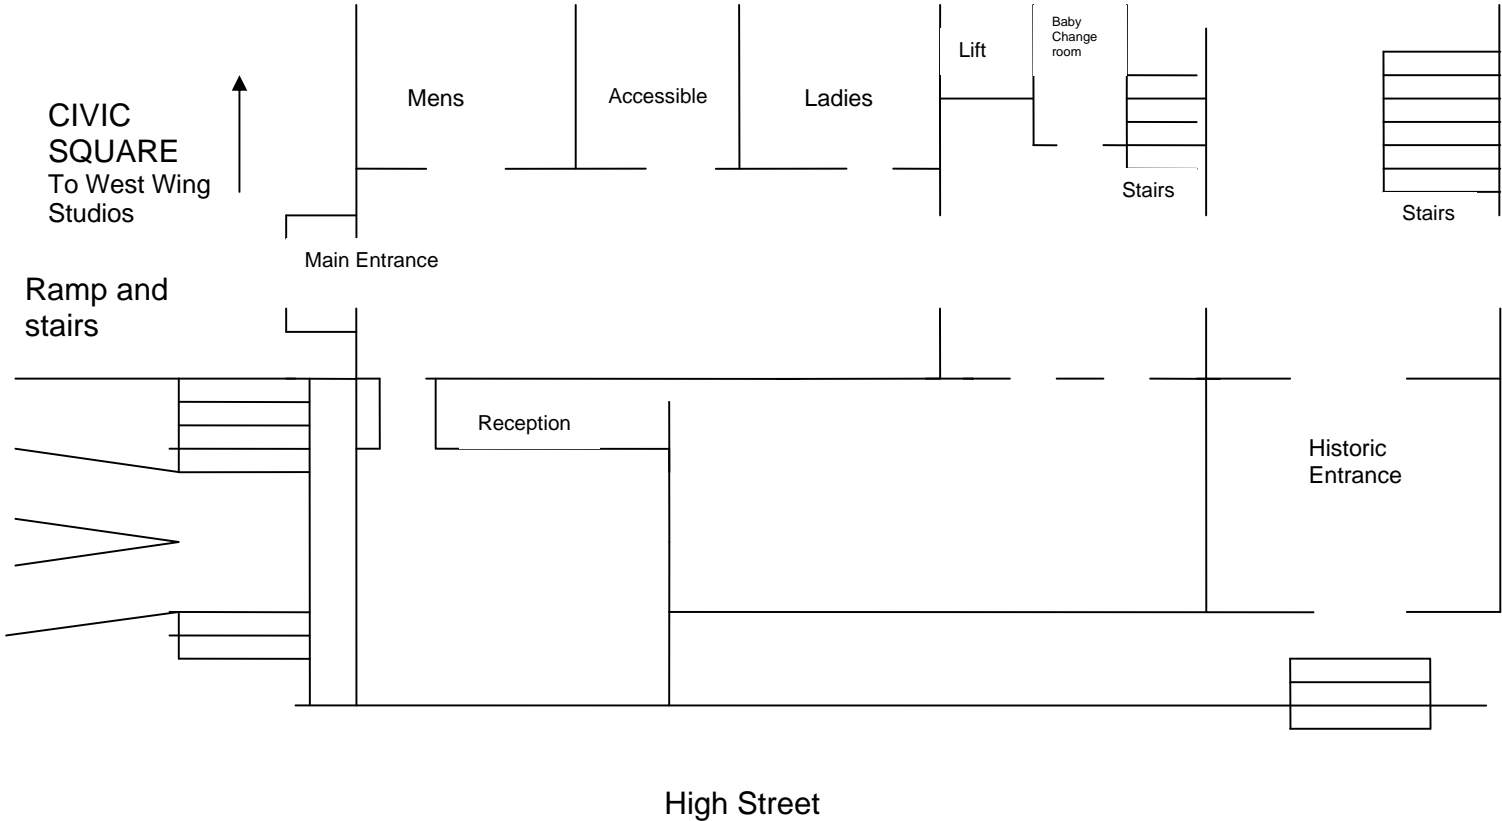

NORTHCOTE TOWN HALL GROUND FLOOR MAIN ENTRANCE AND FOYER

No. 86 Tram
Stop no.31 ☆